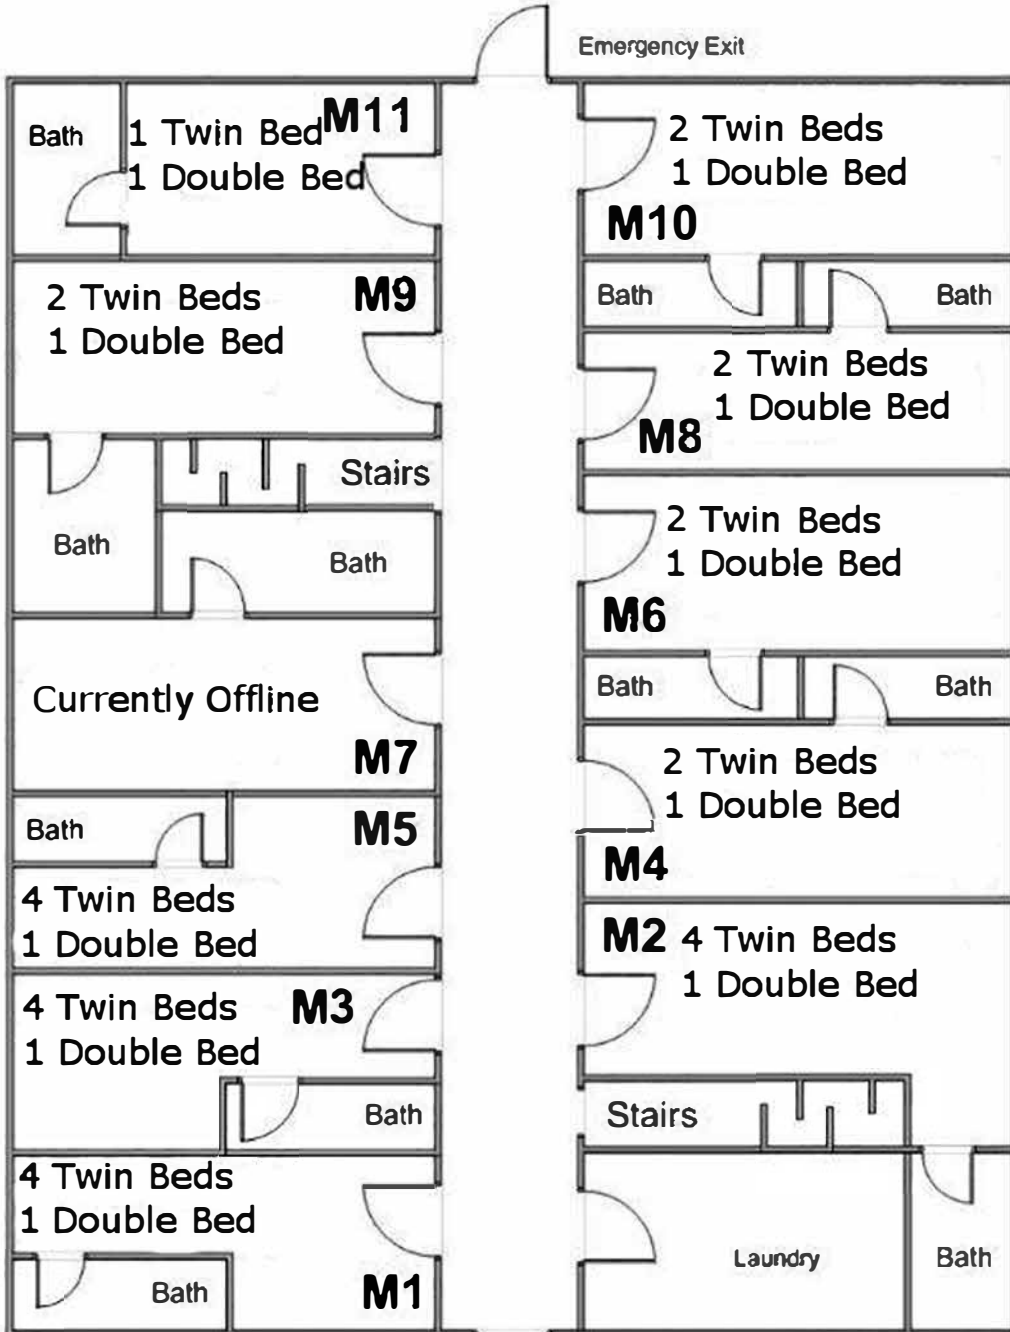

# \*\* Miller House 1st floor \*\*

27 Twin Beds  
10 Double Beds

Maximum Occupancy:  
**37 - 47**

Entrance