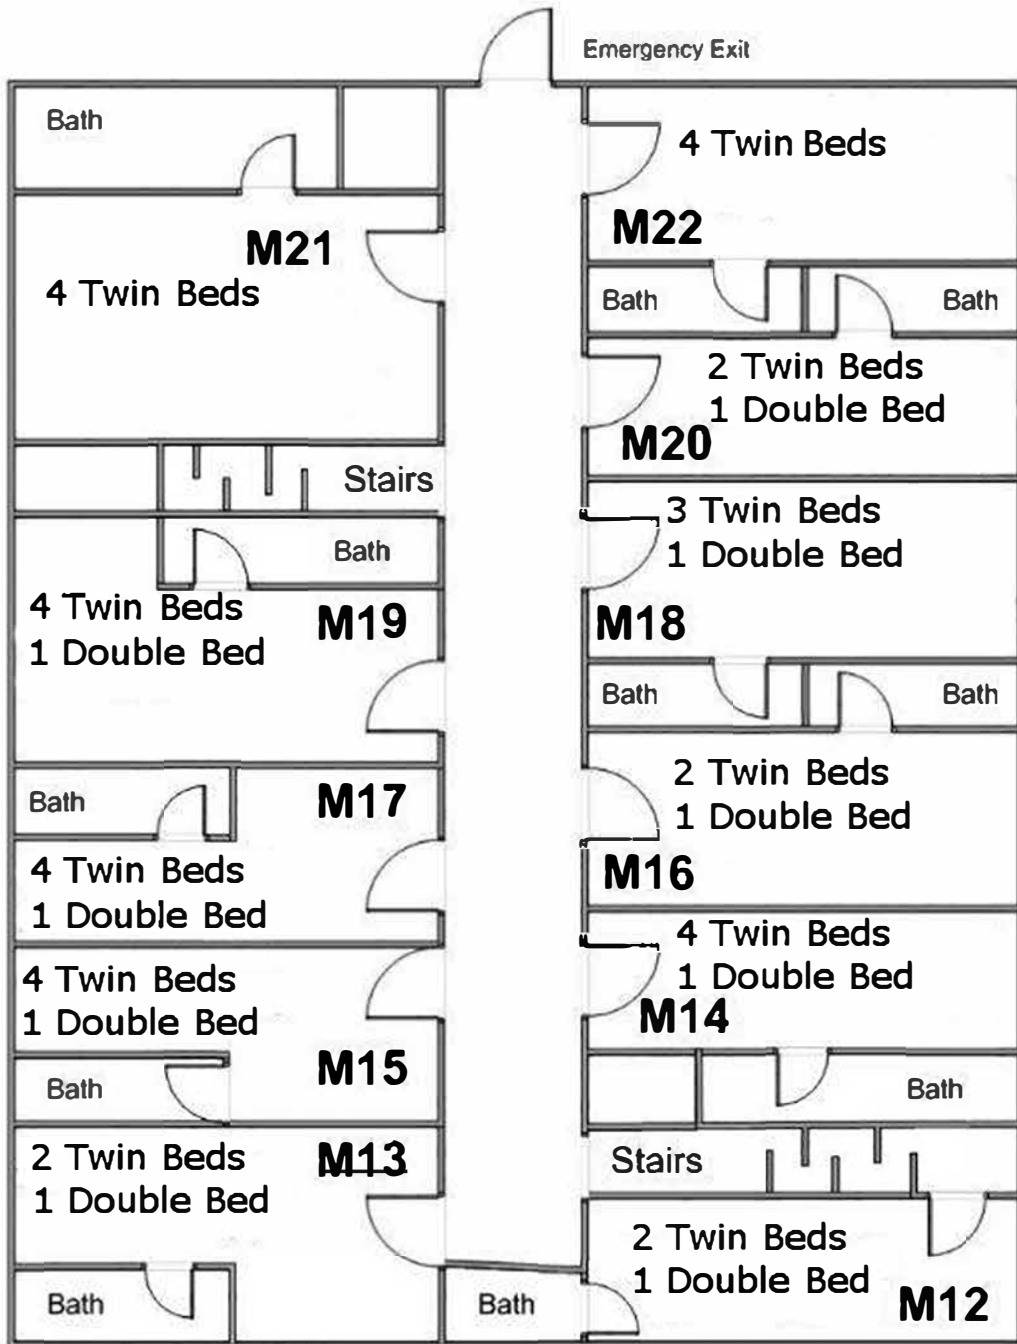

** Miller House 2nd floor **

35 Twin Beds
9 Double Beds

Maxium Occupancy:
44 - 53